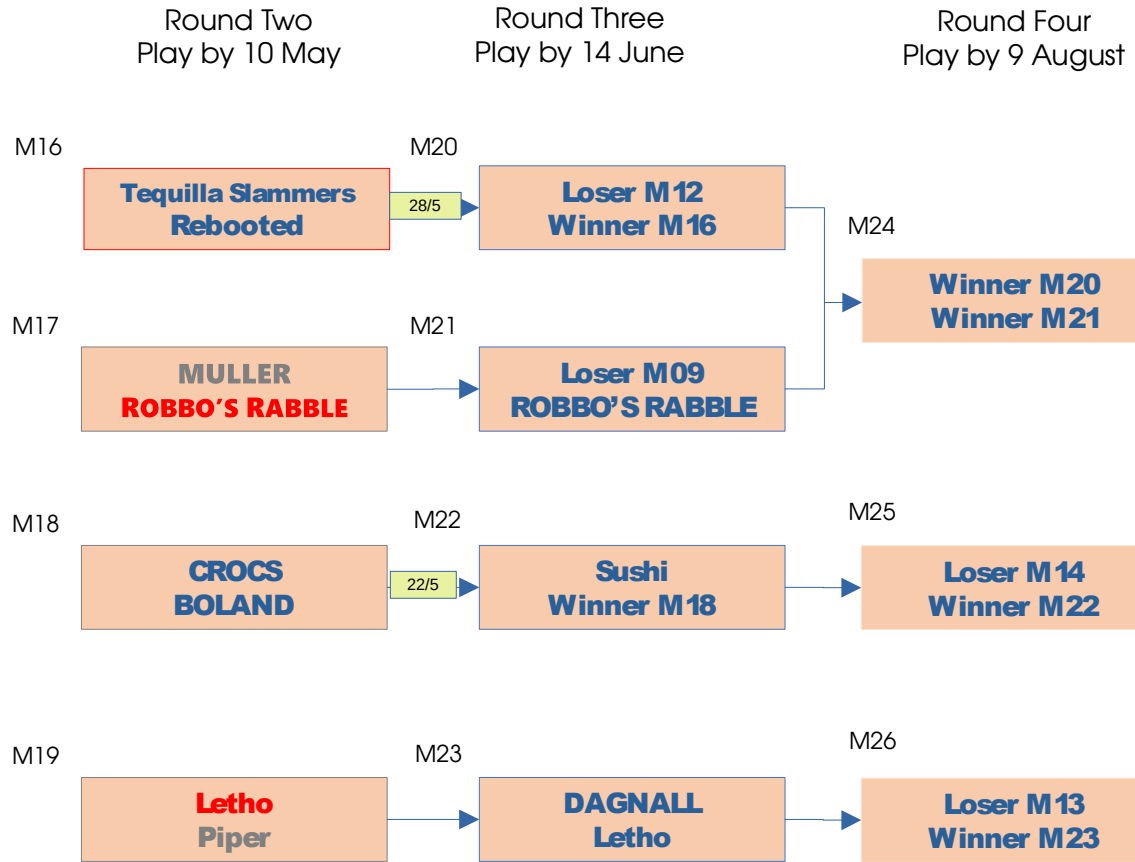

Undefeated Pool

Young Chelsea Knockout 2026 Draw

Last Updated 13 May 2026

Once Defeated

Young Chelsea Knockout 2026 Draw

Last Updated 13 May 2026

Final Stages

Quarter-final
Play by 13 September

Semifinal
Play by 11 October

Final
Play by 8 November