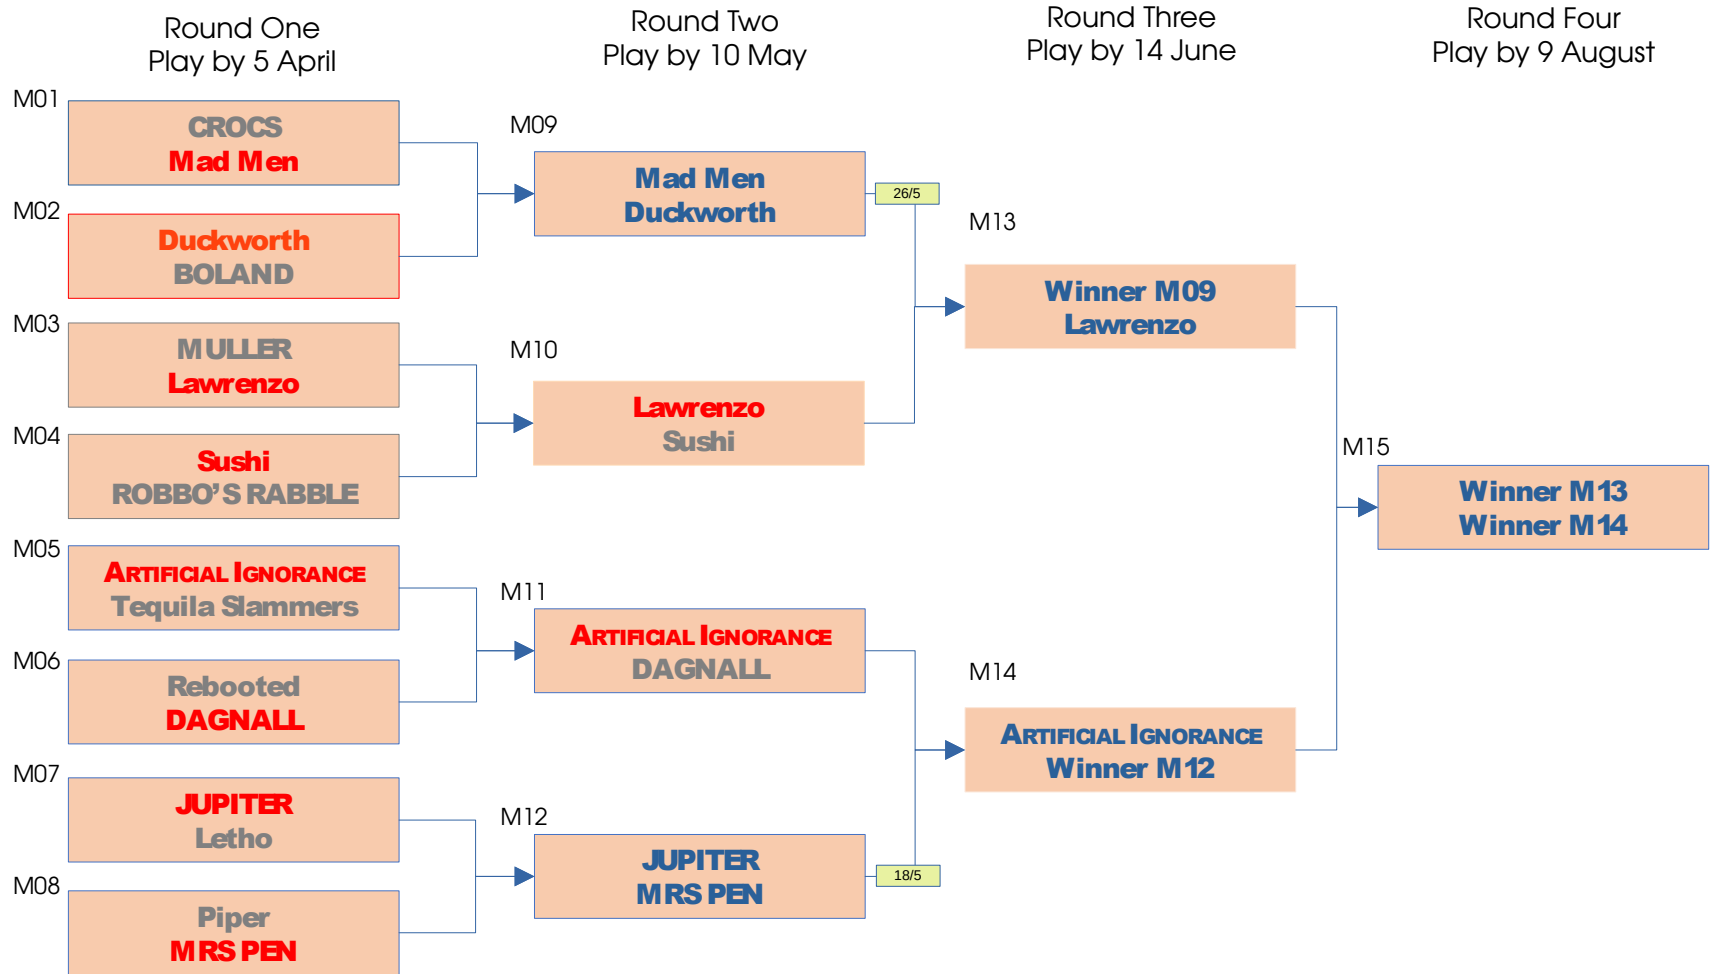

Undefeated Pool

Young Chelsea Knockout 2026 Draw

Last Updated 13 May 2026

Once Defeated

Young Chelsea Knockout 2026 Draw

Last Updated 13 May 2026

Final Stages

Quarter-final
Play by 13 September

Semifinal
Play by 11 October

Final
Play by 8 November