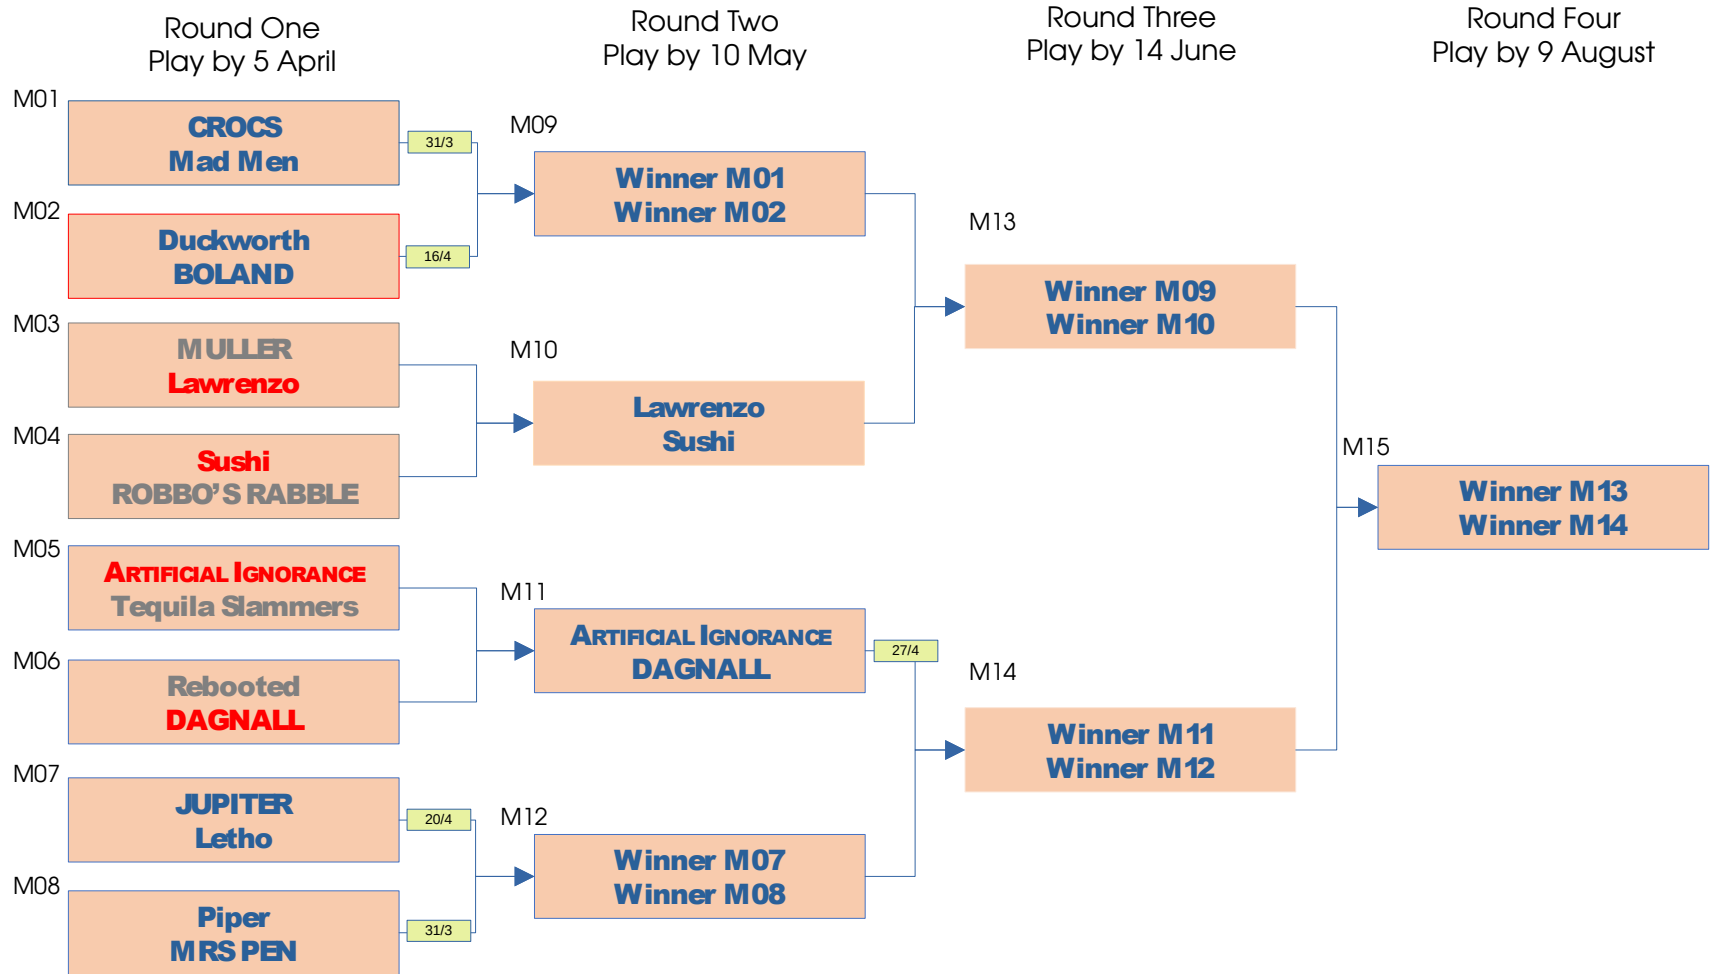

Undefeated Pool

Young Chelsea Knockout 2026 Draw

Last Updated 30 March 2026

Once Defeated

Young Chelsea Knockout 2026 Draw

Last Updated 30 March 2026

Final Stages

Quarter-final
Play by 13 September

Semifinal
Play by 11 October

Final
Play by 8 November