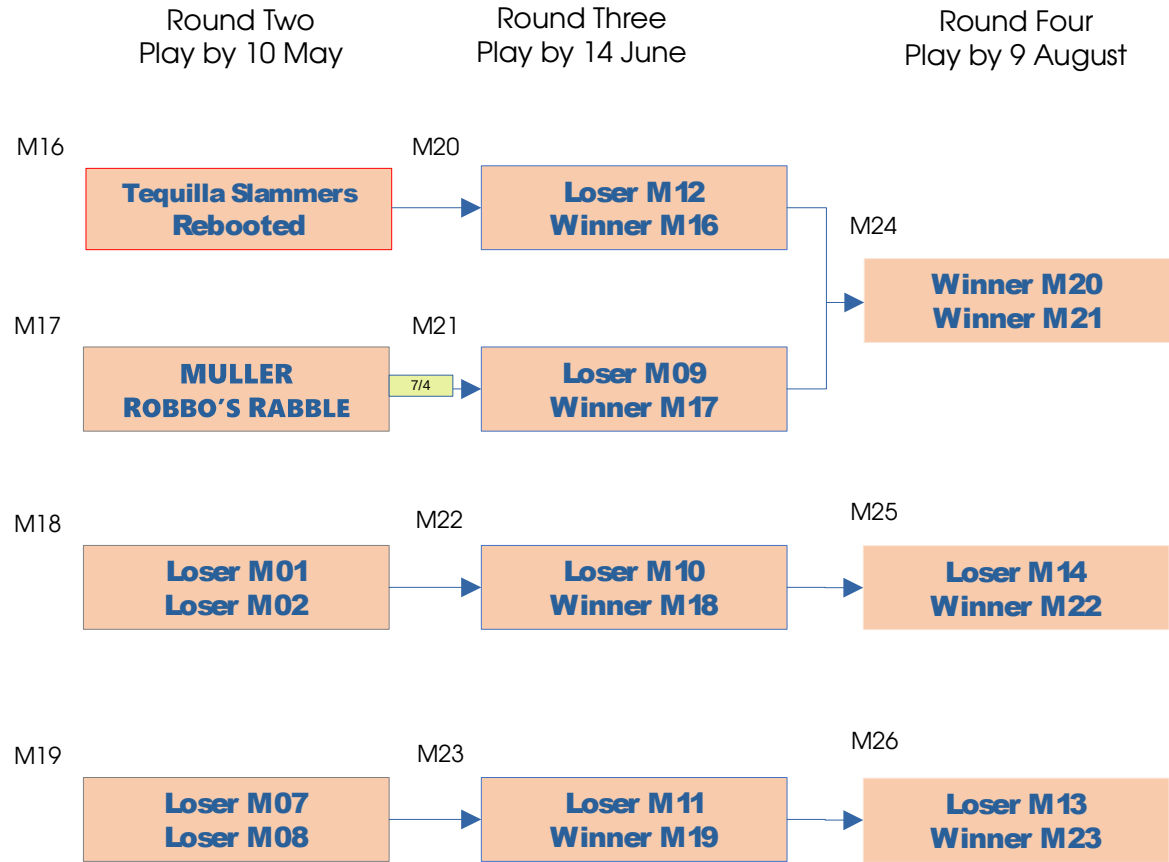

Undefeated Pool

Young Chelsea Knockout 2026 Draw

Last Updated 30 March 2026

Once Defeated

Young Chelsea Knockout 2026 Draw

Last Updated 30 March 2026

Final Stages

Quarter-final
Play by 13 September

Semifinal
Play by 11 October

Final
Play by 8 November