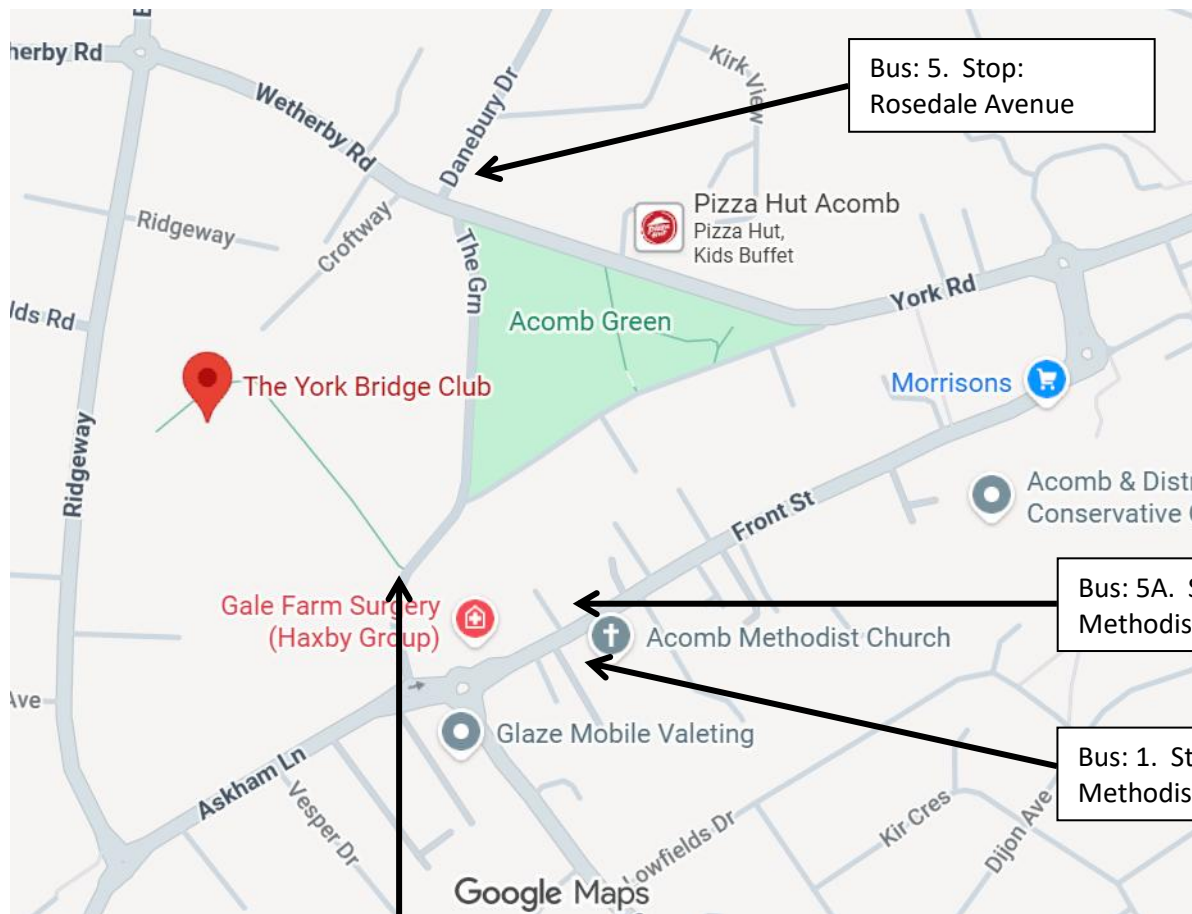

York Bridge Club Map

The Green Acomb, York YO26 5FG

Buses from Rail station. Get off at these stops