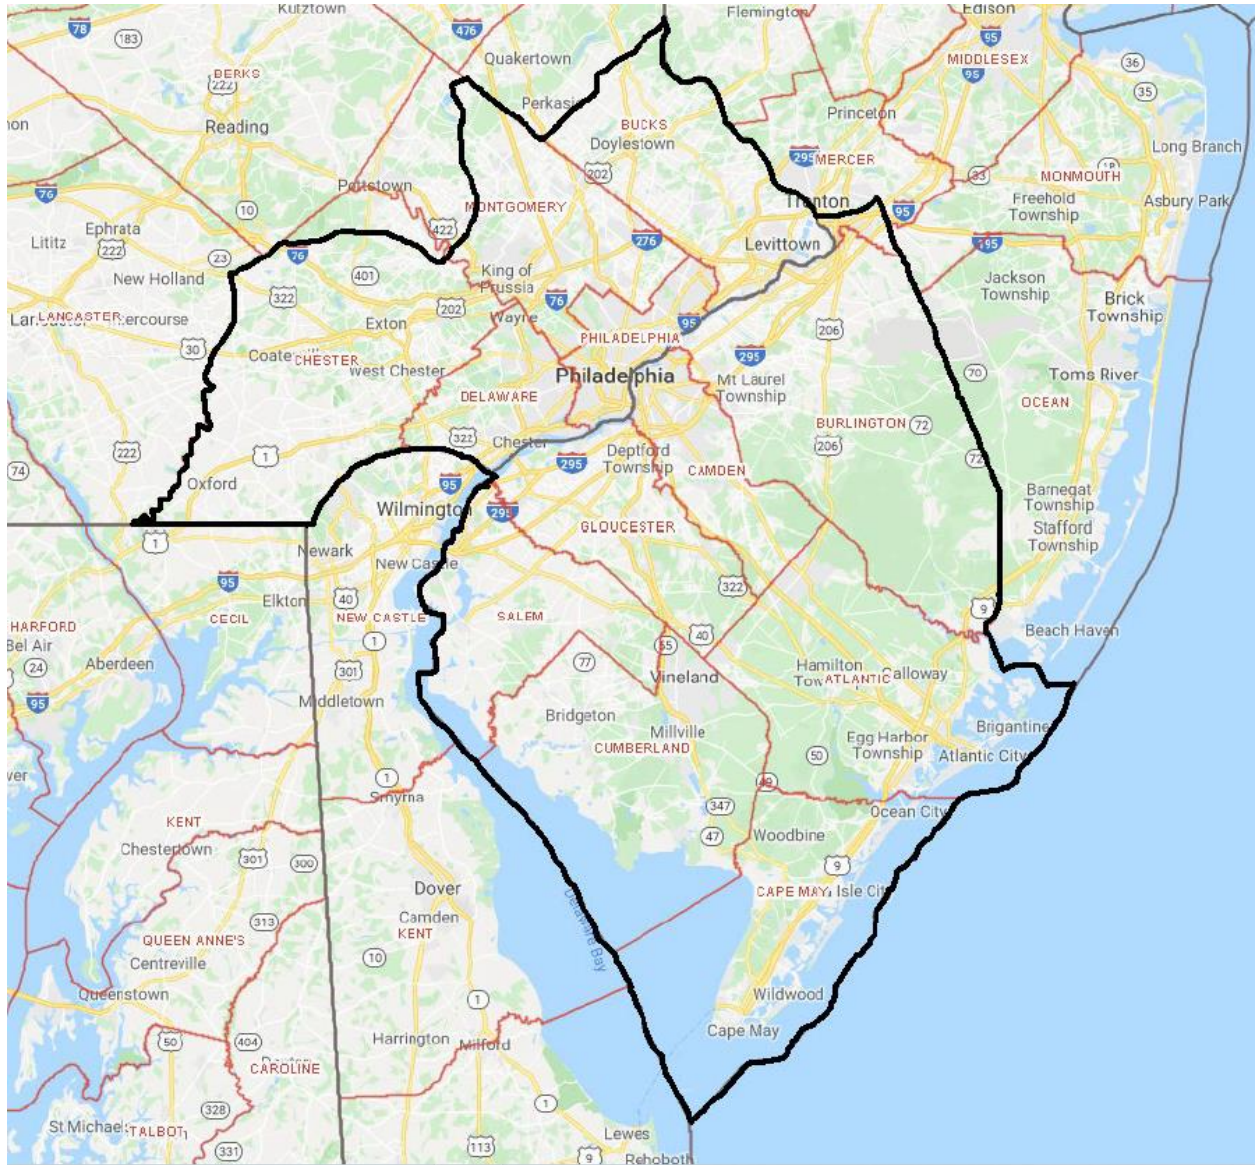

UNIT 141 BRIDGE CLUBS

NEW JERSEY

Bayside DBC

- <https://my.acbl.org/club-results/254524>
- 11 E. Dawes Ave; Somers Point, NJ 08244
- Wednesday 12:15PM (Open)
- Michael Bruno; 609-398-8065
- Mjbruno43@comcast.net