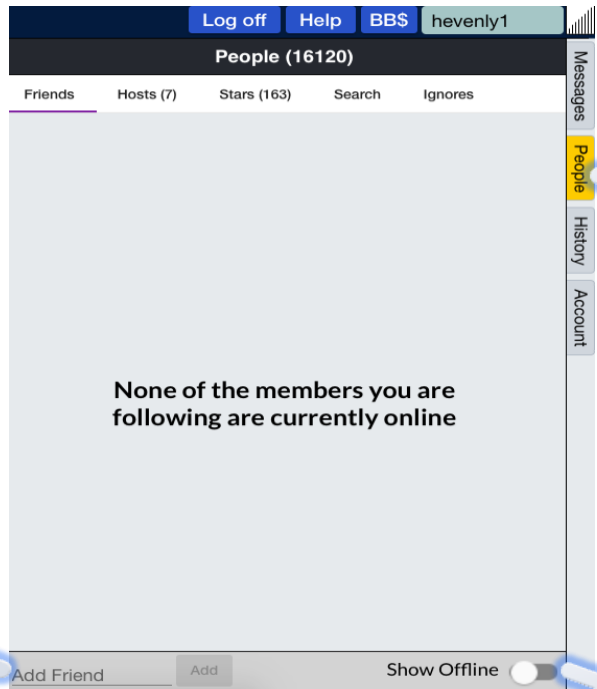

HOW TO ADD FRIENDS

Log in to <https://www.bridgebase.com>

- At the right of the home page are four tabs (Messages, People, History, Account)
- Click on the **People** tab
- **Add Friend** (bottom left) by typing their **user name**
- Your friends will appear in this section when they are online
- To see your friends when they are offline, slide the button on the bottom right.