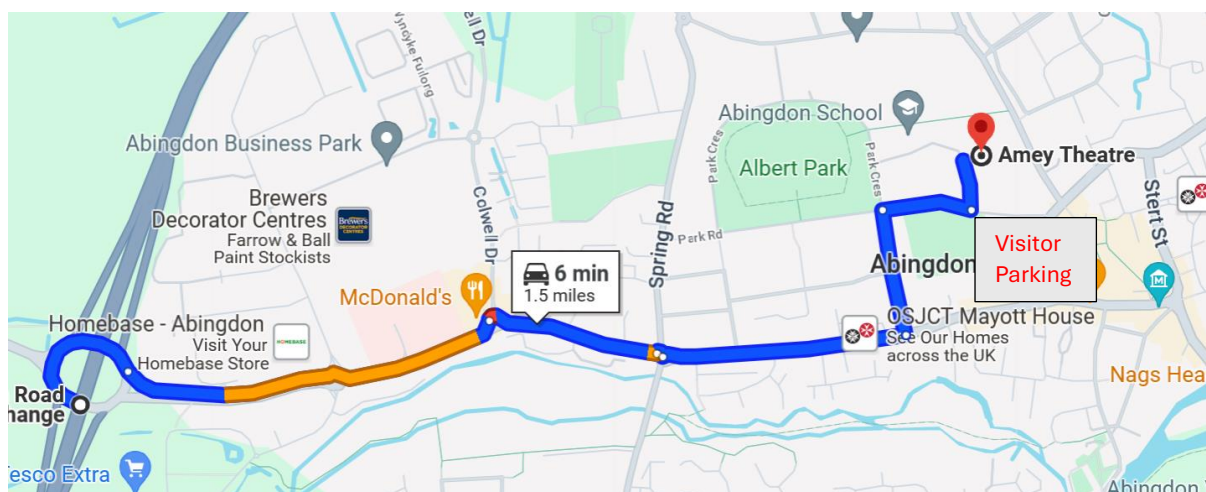

Directions to the Abingdon School Pavilion

The Pavilion is a new building which is not yet present in satnav systems and Google Maps. However, it is next door to the Amey Theatre. Entering this as your destination will bring you close to the Visitors parking. Do NOT enter the school postcode OX14 1DE which will take you to a spot 200m away. Detailed written instructions are given below.

Park in the Visitors car park. Guides will direct you. Walk back to the road and through the school gates. The Pavilion is about 100m on the right, just beyond the Amey Theatre.

For those with mobility issues, there are disabled parking spaces available immediately next to the Pavilion. These must be reserved in advance by contacting the event organisers.

Travelling from the North or South on the A34 or from Marcham on the A415

1. Go to the major interchange with the A415 (Marcham interchange) and leave the A34 following signs for Abingdon and Town Centre.
2. Proceed for approximately one mile crossing three small roundabouts – Abingdon School is signposted (but not very clearly visible), turning left into Conduit Road.
3. At the crossroads with Park Road just past the church on the right, turn right. Visitor parking is in the car park on the right opposite the main reception.

Travelling from Dorchester-on-Thames on the A415

1. Cross the River Thames Bridge and turn left at the market place into the High Street.
2. Move to the left-hand lane.
3. Carry straight on following signs for Wantage, Newbury and the A34.
4. Abingdon School is signposted (but not very visibly) , turning right into Conduit Road.
5. At the crossroads with Park Road just past the church on the right, turn right. Visitor parking is in the car park on the right opposite the main reception.