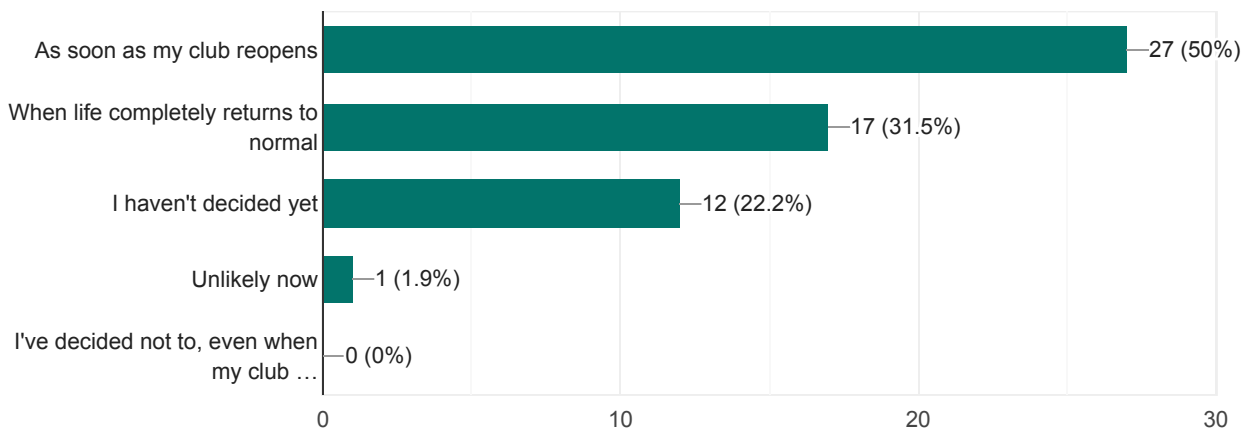

56 responses

Accepting responses

Summary

Question

Individual

In person Bridge at your local club

How much are you missing bridge in person?

54 responses

When will you go back to play? Tick all that apply!

54 responses

About your online playing

Prior to lockdown did you play Bridge online?

56 responses

During lockdown have you played Bridge online?

56 responses