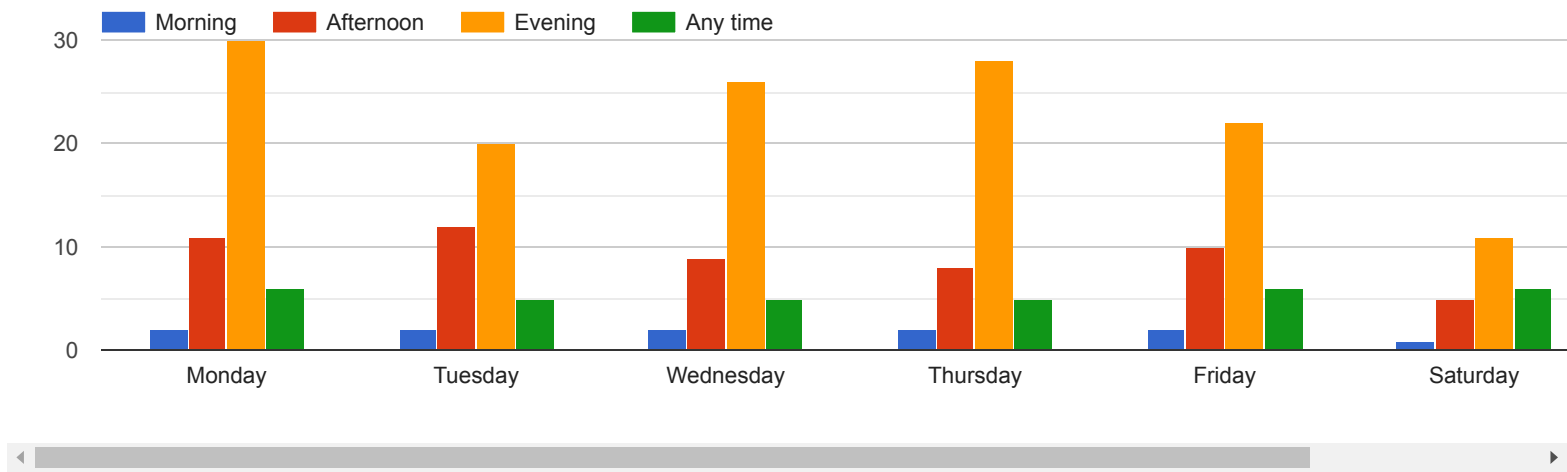

50 responses

How Many Sessions do you play each week online?

56 responses

Which days and times of day do you CURRENTLY play?

In FUTURE which days and times of day would you like to play?

Is this likely to increase or decrease in the coming months?