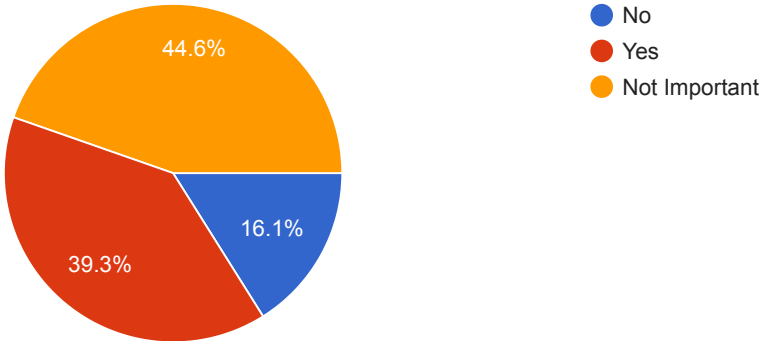

56 responses

Your thoughts about online bridge

When playing on-line do you like to receive Master points?

56 responses

When playing on-line do you want the game to count towards your NGS rating?

56 responses