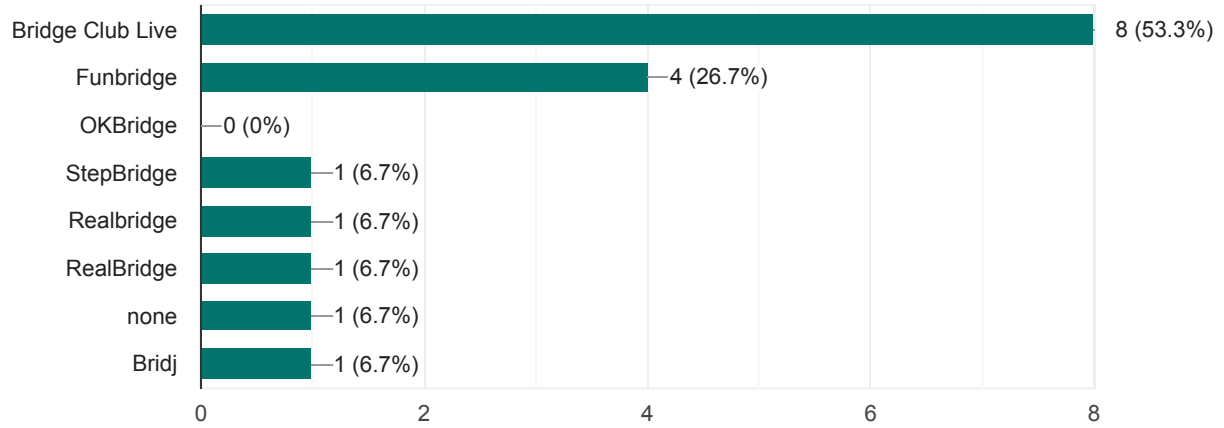

Do you play bridge on-line using other platforms than BBO?

15 responses

What do you dislike most about online bridge

40 responses

What do you like most about online bridge

40 responses

What feature would make on-line bridge more enjoyable

27 responses

Improving your Bridge using online methods