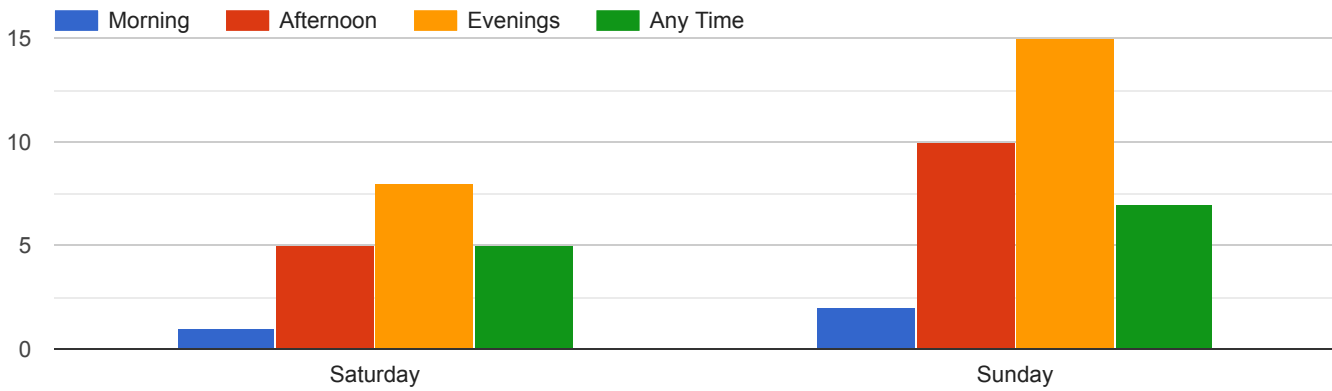

and if no, what might inspire you to play online Bridge in LCBA-organised events? What can be done to improve the games for you?

14 responses

If Yes or Maybe to the previous question, what day(s)/time(s) would you prefer