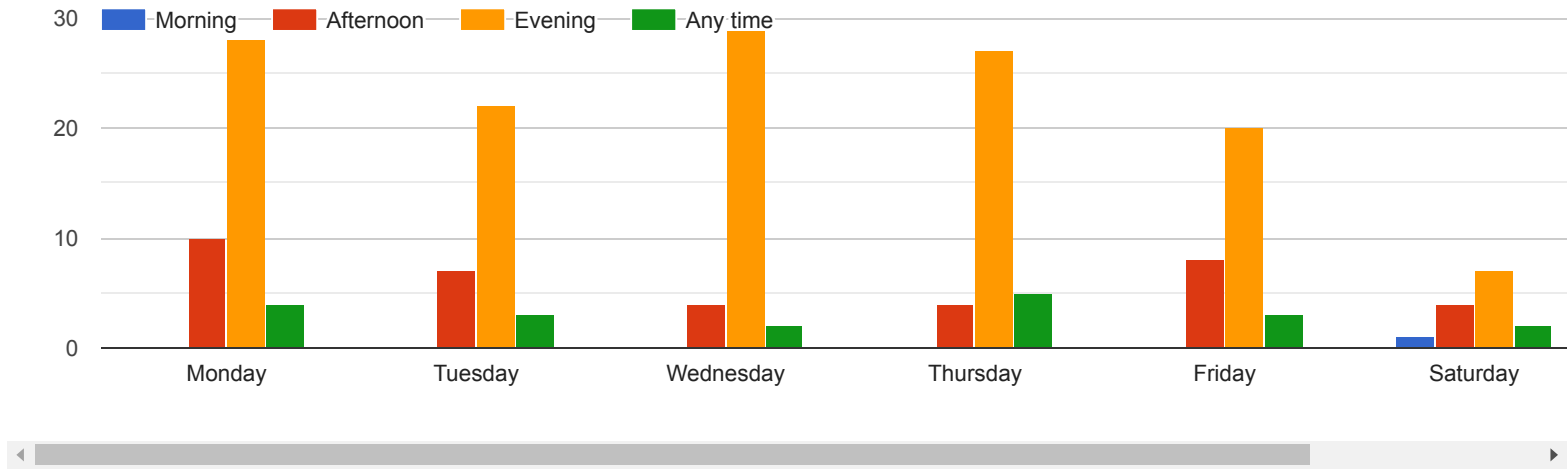

50 responses

How Many Sessions do you play each week online?

56 responses

Which days and times of day do you CURRENTLY play?

In FUTURE which days and times of day would you like to play?

Is this likely to increase or decrease in the coming months?