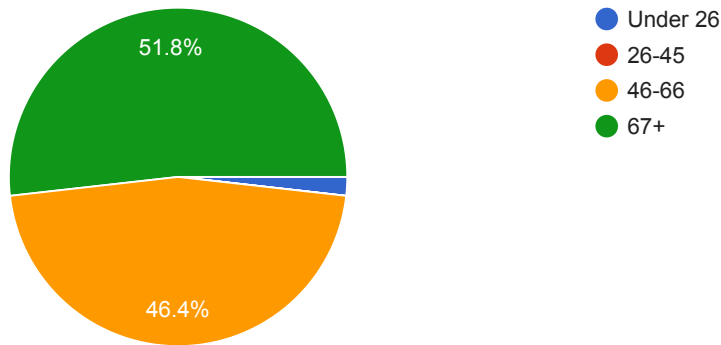

What do you consider reasonable to be the most table money for a regular organised on-line COUNTY event?

56 responses

About you

Age

56 responses

Your Gender

56 responses

Occupation