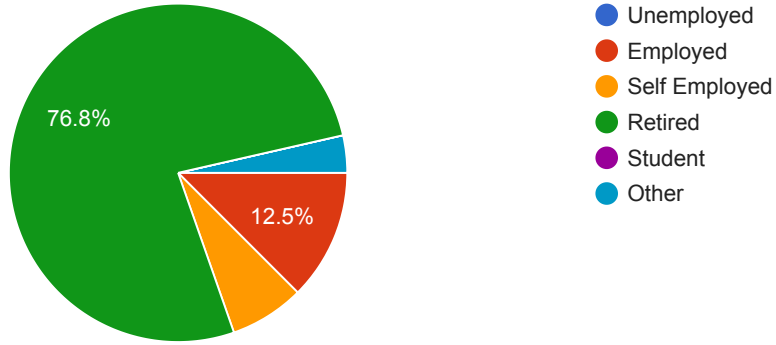

Occupation

56 responses