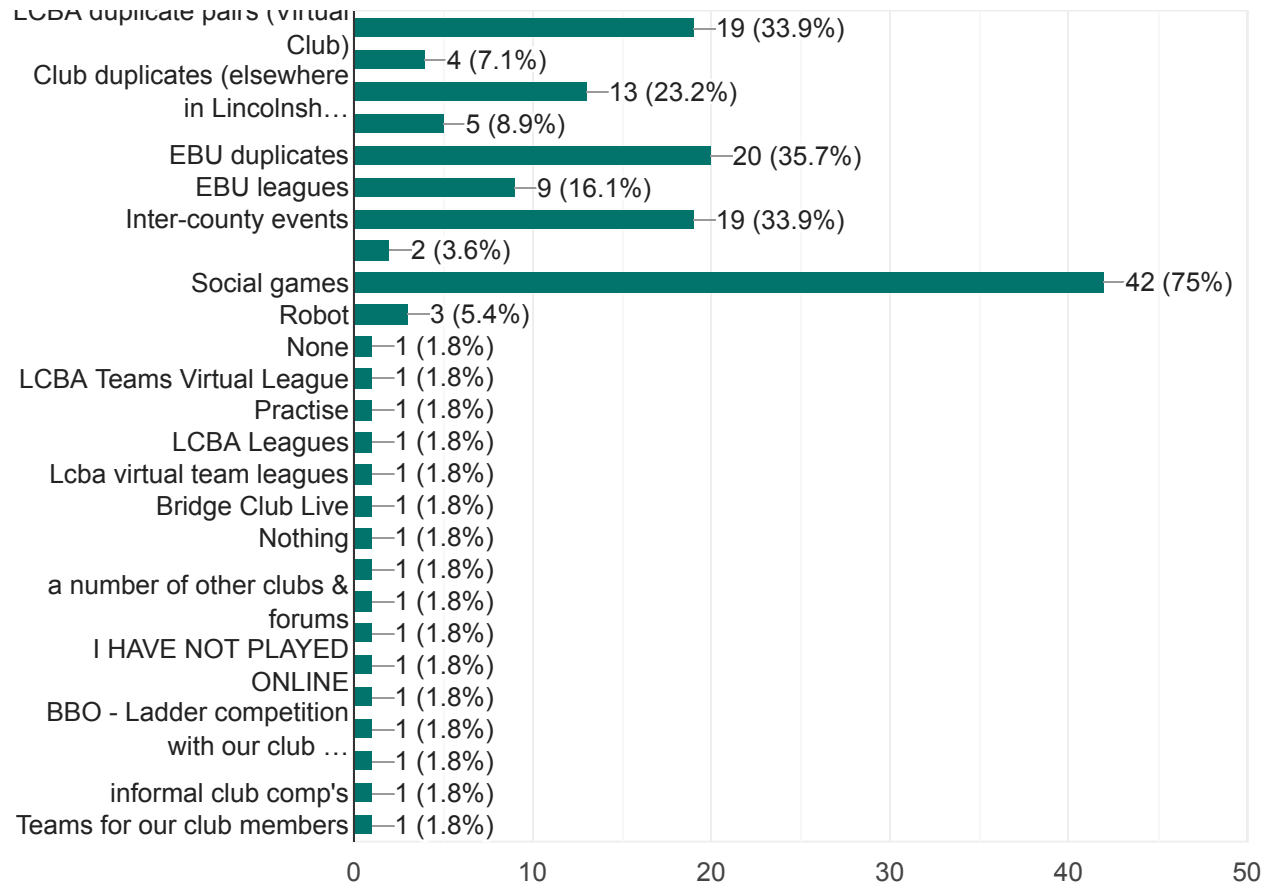

50 responses

How Many Sessions do you play each week online?

56 responses

Which days and times of day do you CURRENTLY play?

In FUTURE which days and times of day would you like to play?

Is this likely to increase or decrease in the coming months?

56 responses

Which of kinds of bridge have you played online?

56 responses

LCBA-organised events

If you HAVE NOT YET played in online LCBA-organised events, is there anything holding you back?

31 responses