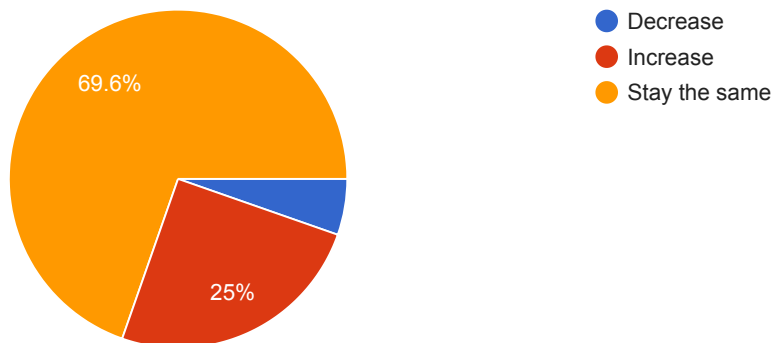

50 responses

How Many Sessions do you play each week online?

56 responses

Which days and times of day do you CURRENTLY play?

In FUTURE which days and times of day would you like to play?

Is this likely to increase or decrease in the coming months?

56 responses

Which of kinds of bridge have you played online?

56 responses

LCBA-organised events

If you HAVE NOT YET played in online LCBA-organised events, is there anything holding you back?

31 responses