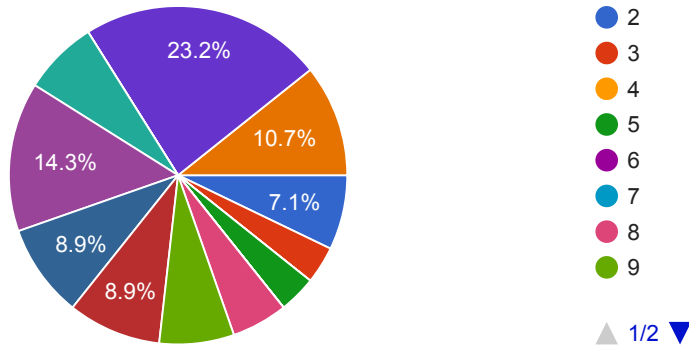

Your NGS Grade

56 responses

Do you have any other thoughts you'd wish to share?

17 responses