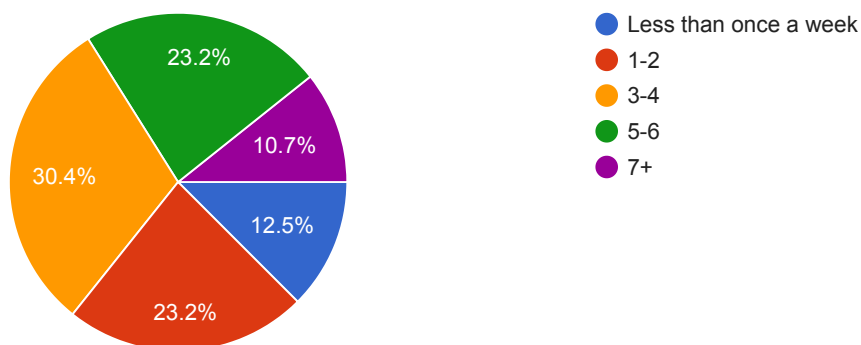

How Many Sessions do you play each week online?

56 responses