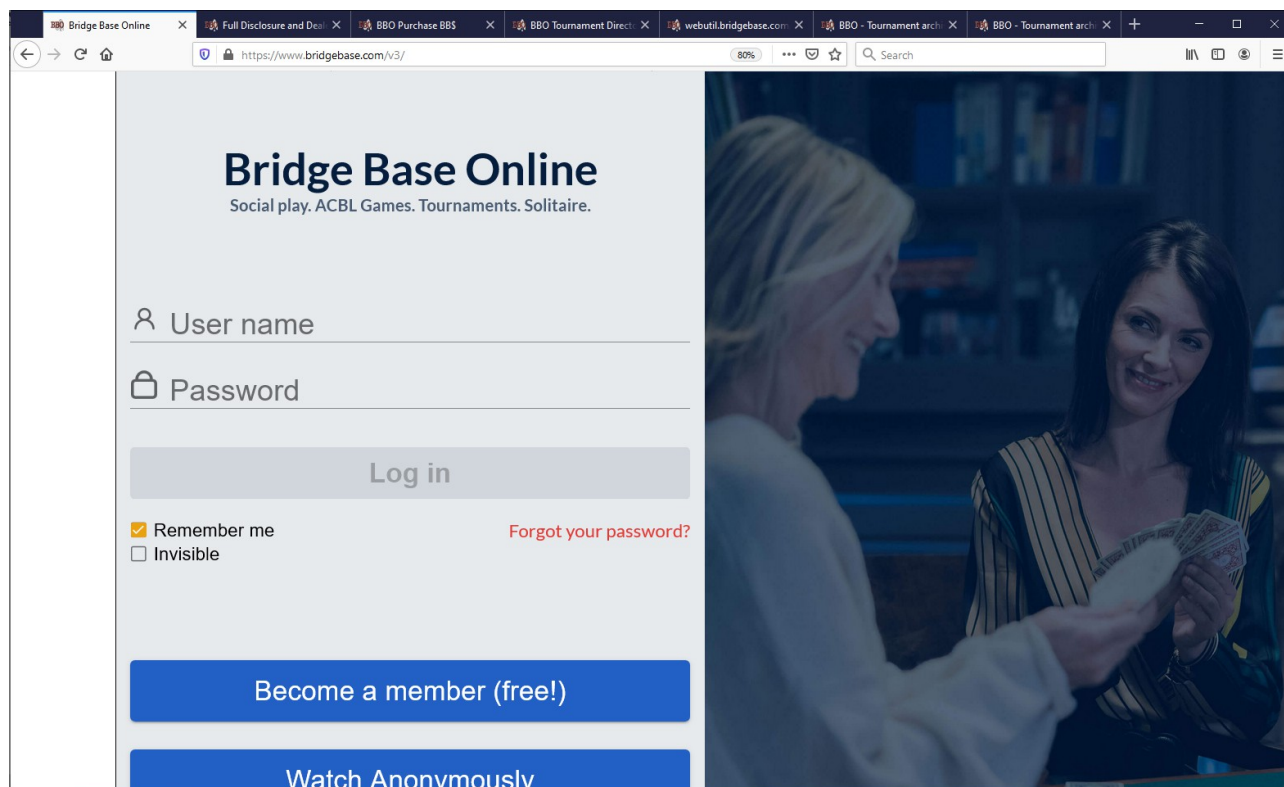

How to get a BBO Username

Obtaining a BBO username is quick and easy and free.

Click on this [link](#).

You should see a screen like this:

Click on 'Become a member (free!)'.

You should then see the screen on the next page

You should complete the required fields:

- User Name: Probably about half a million have already been taken. You will see if the one you want is available. If not change it until you find one that is.
- Password: The rules here are not very strict so you can choose one which is easy to remember.
- Email Address: An activation email will be sent to this address so it needs to be available to you when you finish this process.
- Skill Level: Expert is someone who has won a national event so work your way down from that.
- Country: Usually choose 'England'.
- Real Name: Is optional but at least a first name would be good