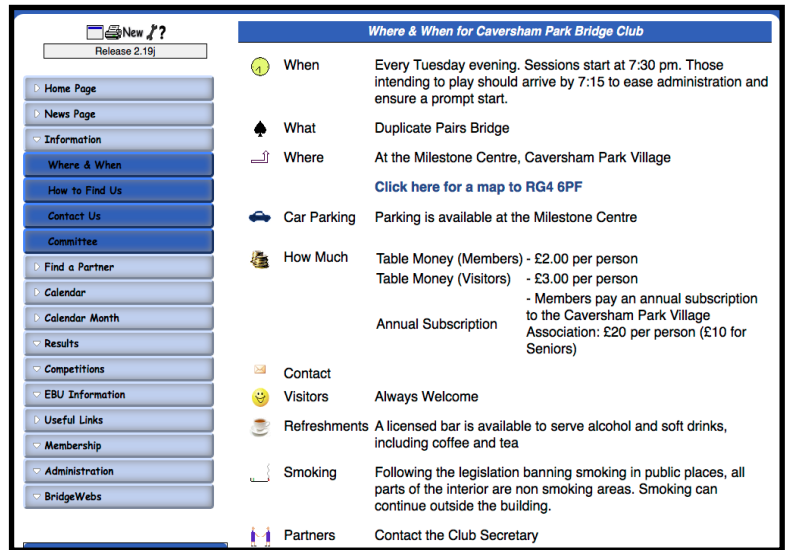

You will notice that by clicking on the information button, a sub-menu is exposed, giving access to more details, and also a means of contacting us.