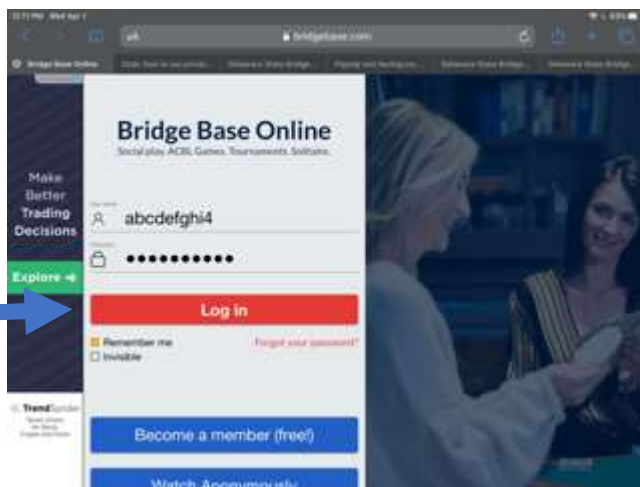

WHAT THE HECK ARE **BBO\$** AND HOW DO I FIND THEM?

YOU HAVE REGISTERED WITH BBO 😊 FOUND YOUR TOURNAMENT, TRIED TO REGISTER, AND ARE TOLD YOU DON'T HAVE BBO\$ TO PAY YOUR ENTRY FEE.....

IT IS BEST TO BUY BB\$ WHILE USING THE BRIDGEBASE ONLINE WEBSITE. THEIR "APP" WORKS FOR PLAY , BUT CHARGES AN EXTRA 30% FEE WHEN PURCHASING BB\$

1. SIGN IN TO BBO

2. ON THE NEXT SCREEN IN THE UPPER RIGHTHAND CORNER CLICK ON

3. NOW SELECT "PURCHASE BB\$"

4. ON THIS SCREEN REENTER YOUR USER NAME, PASSWORD, IF NECESSARY AND SELECT “CONTINUE”.

5. ENTER BILLING AND CREDIT CARD INFORMATION. DON'T FORGET TO INDICATE THE AMOUNT (IN USD) YOU WISH TO PURCHASE. DEFAULT IS \$20 WHICH IS PLENTY TO GET STARTED. WHEN COMPLETE SELECT “PURCHASE”