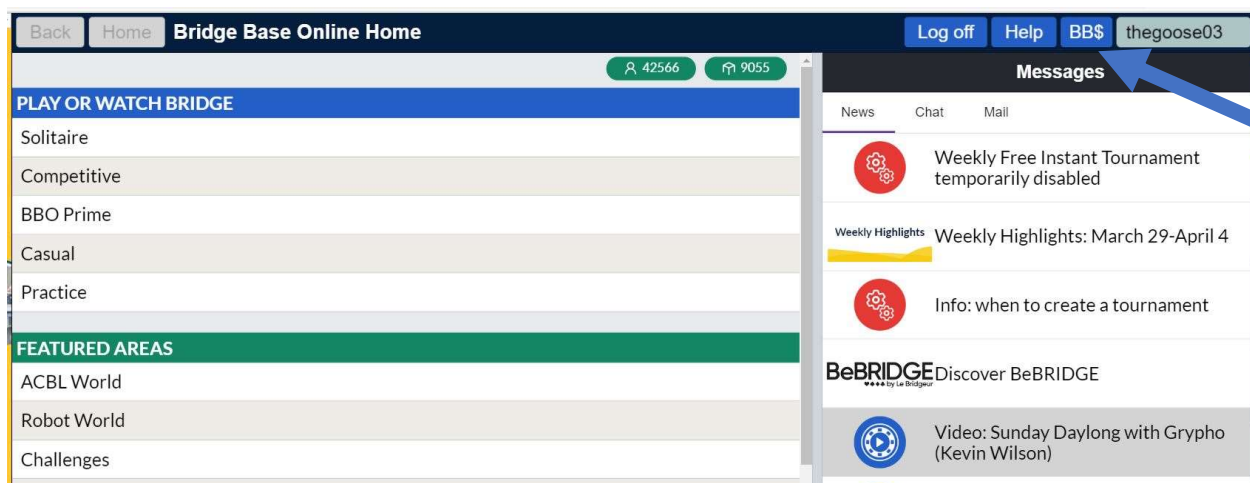

WHAT THE HECK ARE **BBO\$** AND HOW DO I FIND THEM?

YOU HAVE REGISTERED WITH BBO 😊 FOUND YOUR TOURNAMENT, TRIED TO REGISTER, AND ARE TOLD YOU DON'T HAVE BBO\$ TO PAY YOUR ENTRY FEE.....

IT IS BEST TO BUY BB\$ WHILE USING THE BRIDGEBASE ONLINE WEBSITE. THEIR "APP" WORKS FOR PLAY , BUT CHARGES AN EXTRA 30% FEE WHEN PURCHASING BB\$

1. SIGN IN TO BBO

2. ON THE NEXT SCREEN IN THE UPPER RIGHTHAND CORNER CLICK ON

3. NOW SELECT "PURCHASE BB\$"

4. ON THIS SCREEN REENTER YOUR USER NAME, PASSWORD, IF NECESSARY AND SELECT “CONTINUE”.

5. ENTER BILLING AND CREDIT CARD INFORMATION. DON'T FORGET TO INDICATE THE AMOUNT (IN USD) YOU WISH TO PURCHASE. DEFAULT IS \$20 WHICH IS PLENTY TO GET STARTED. WHEN COMPLETE SELECT “PURCHASE”