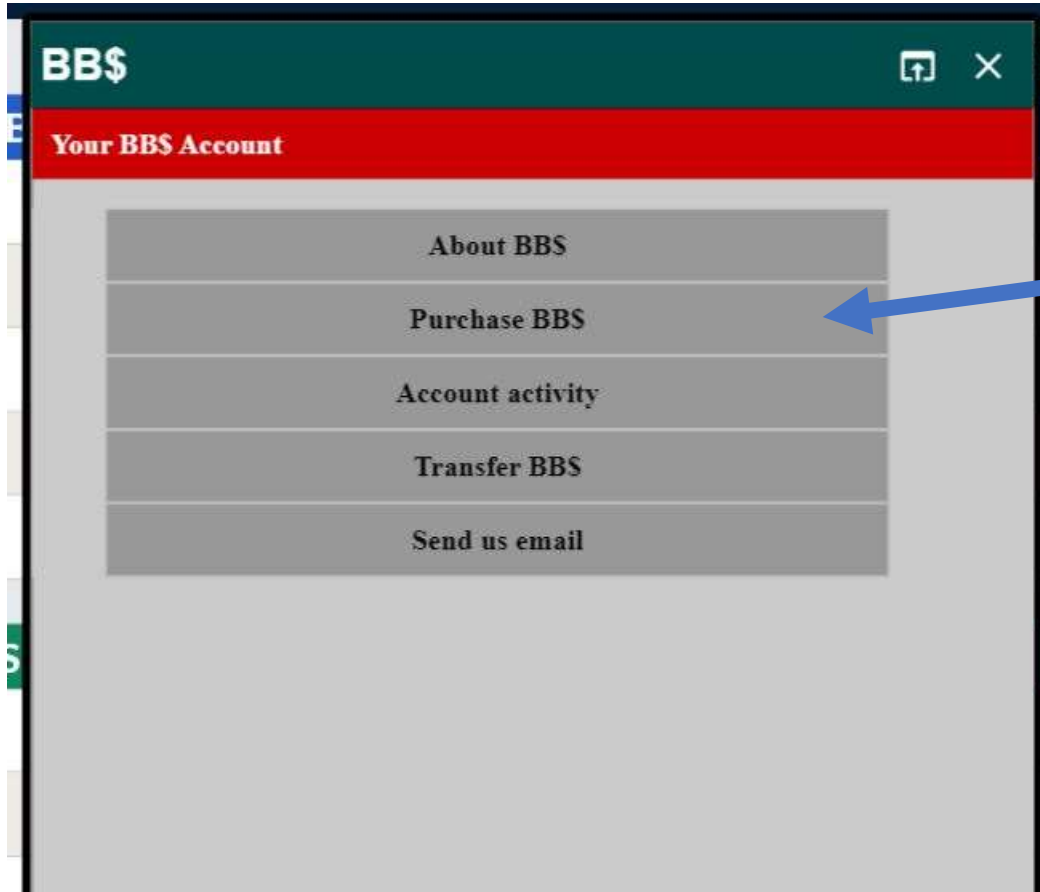

WHAT THE HECK ARE **BBO\$** AND HOW DO I FIND THEM?

YOU HAVE REGISTERED WITH BBO 😊 FOUND YOUR TOURNAMENT, TRIED TO REGISTER, AND ARE TOLD YOU DON'T HAVE BBO\$ TO PAY YOUR ENTRY FEE.....

IT IS BEST TO BUY BB\$ WHILE USING THE BRIDGEBASE ONLINE WEBSITE. THEIR "APP" WORKS FOR PLAY , BUT CHARGES AN EXTRA 30% FEE WHEN PURCHASING BB\$

1. SIGN IN TO BBO

2. ON THE NEXT SCREEN IN THE UPPER RIGHTHAND CORNER CLICK ON

3. NOW SELECT "PURCHASE BB\$"

4. ON THIS SCREEN REENTER YOUR USER NAME, PASSWORD, IF NECESSARY AND SELECT “CONTINUE”.

5. ENTER BILLING AND CREDIT CARD INFORMATION. DON'T FORGET TO INDICATE THE AMOUNT (IN USD) YOU WISH TO PURCHASE. DEFAULT IS \$20 WHICH IS PLENTY TO GET STARTED. WHEN COMPLETE SELECT “PURCHASE”