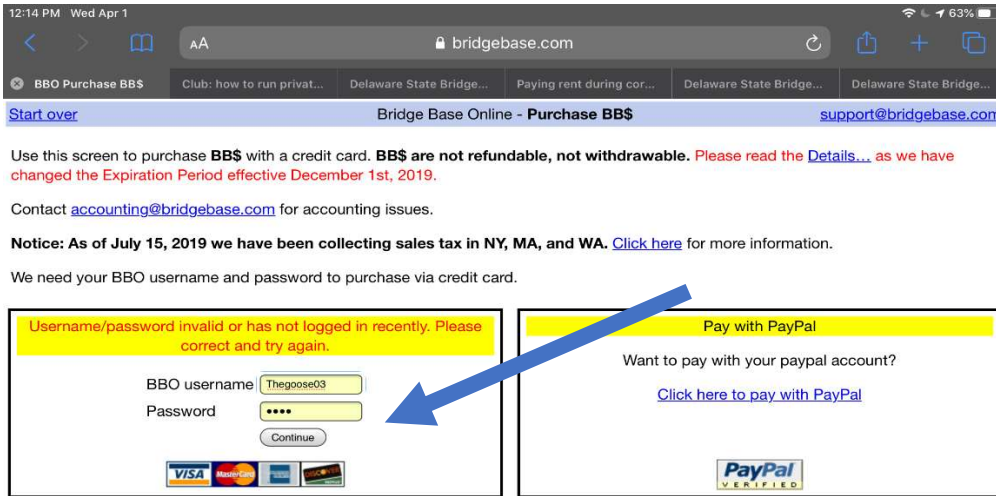

WHAT THE HECK ARE **BBO\$** AND HOW DO I FIND THEM?

YOU HAVE REGISTERED WITH BBO 😊 FOUND YOUR TOURNAMENT, TRIED TO REGISTER, AND ARE TOLD YOU DON'T HAVE BBO\$ TO PAY YOUR ENTRY FEE.....

IT IS BEST TO BUY BB\$ WHILE USING THE BRIDGEBASE ONLINE WEBSITE. THEIR "APP" WORKS FOR PLAY , BUT CHARGES AN EXTRA 30% FEE WHEN PURCHASING BB\$

1. SIGN IN TO BBO

2. ON THE NEXT SCREEN IN THE UPPER RIGHTHAND CORNER CLICK ON

3. NOW SELECT "PURCHASE BB\$"

4. ON THIS SCREEN REENTER YOUR USER NAME, PASSWORD, IF NECESSARY AND SELECT “CONTINUE”.

5. ENTER BILLING AND CREDIT CARD INFORMATION. DON'T FORGET TO INDICATE THE AMOUNT (IN USD) YOU WISH TO PURCHASE. DEFAULT IS \$20 WHICH IS PLENTY TO GET STARTED. WHEN COMPLETE SELECT “PURCHASE”