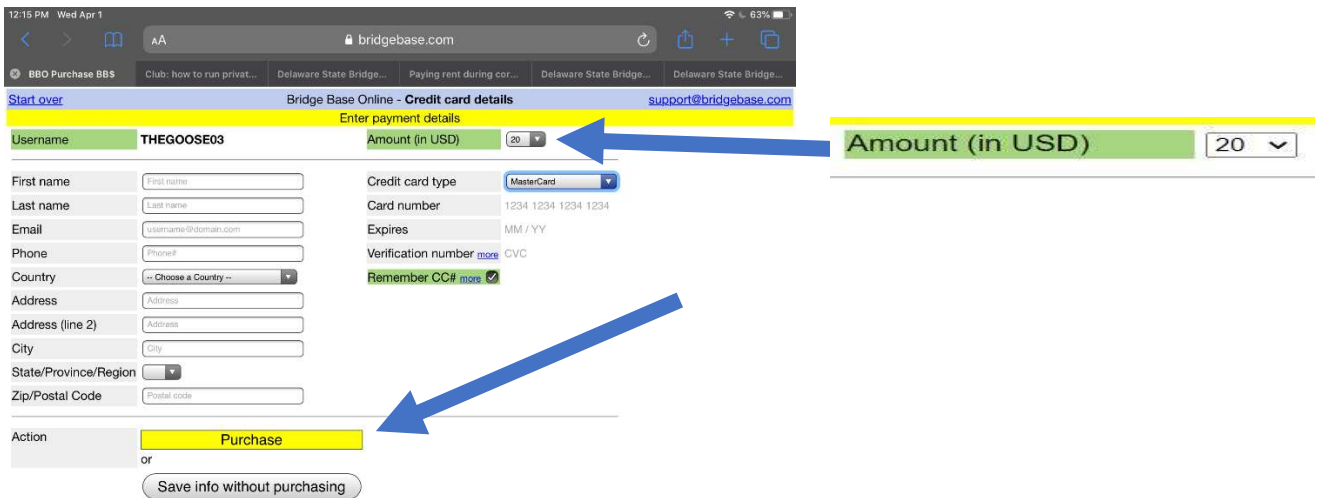

1. SIGN IN TO BBO

2. ON THE NEXT SCREEN IN THE UPPER RIGHTHAND CORNER CLICK ON

3. NOW SELECT "PURCHASE BB\$"

4. ON THIS SCREEN REENTER YOUR USER NAME, PASSWORD, IF NECESSARY AND SELECT “CONTINUE”.

5. ENTER BILLING AND CREDIT CARD INFORMATION. DON'T FORGET TO INDICATE THE AMOUNT (IN USD) YOU WISH TO PURCHASE. DEFAULT IS \$20 WHICH IS PLENTY TO GET STARTED. WHEN COMPLETE SELECT “PURCHASE”