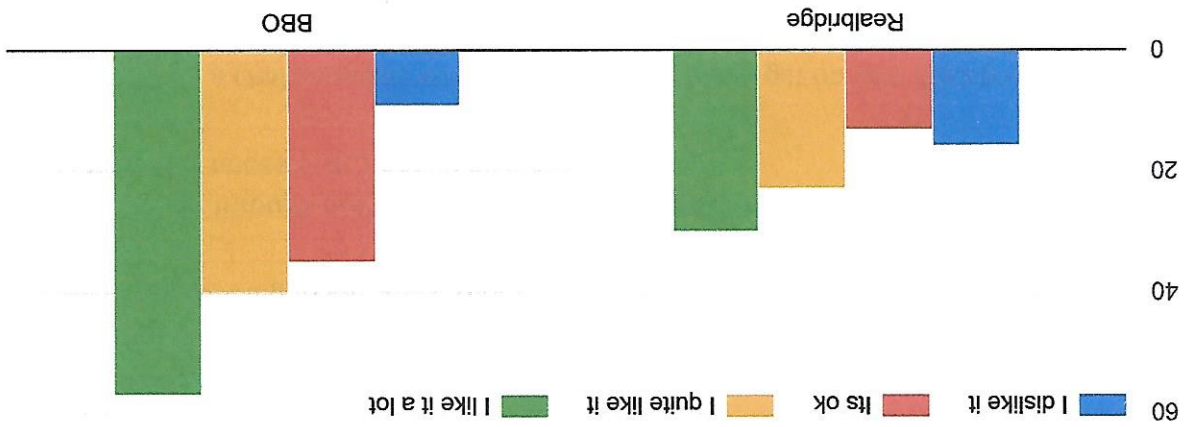

Q6. Regarding online bridge, how much have you enjoyed playing on the following sites? (only give an answer if you have used Realbridge or BBO)

Q7. Brierfield would like to offer sessions in the BWS virtual club after the club reopens. If there is sufficient support, would you: