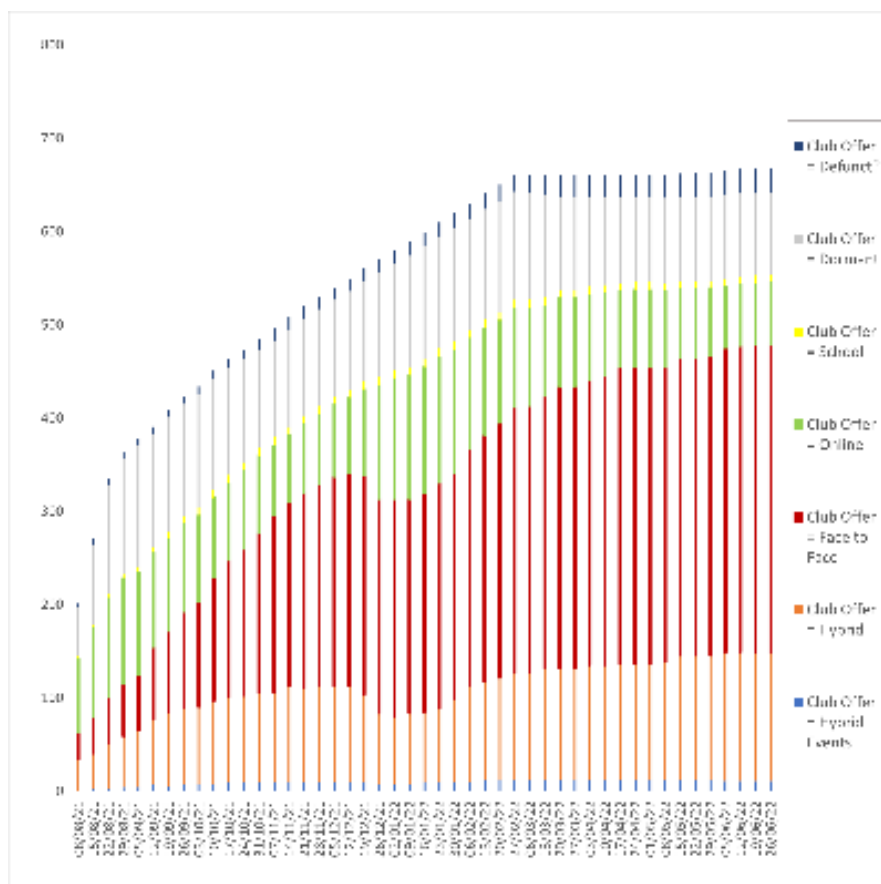

Clubs and Face to Face

Face to Face Sessions On Offer	924 (892)
Clubs Offering Face to Face	472 (482)

Club Statistics Update 11th July (3rd June 2022)

This chart represents the trends in a weekly snapshot of the offer from the clubs in the current sample, now 668, being monitored weekly.

Hybrid Events means the club is offering Face to Face AND Online and some in the form of Hybrid Events.

Hybrid Club means the club is offering some Face to Face and some Online Sessions.

Face to Face means the club is only offering Face to Face Sessions.

Online means the club is only offering Online Sessions.

School means the offer is principally lessons and practice.