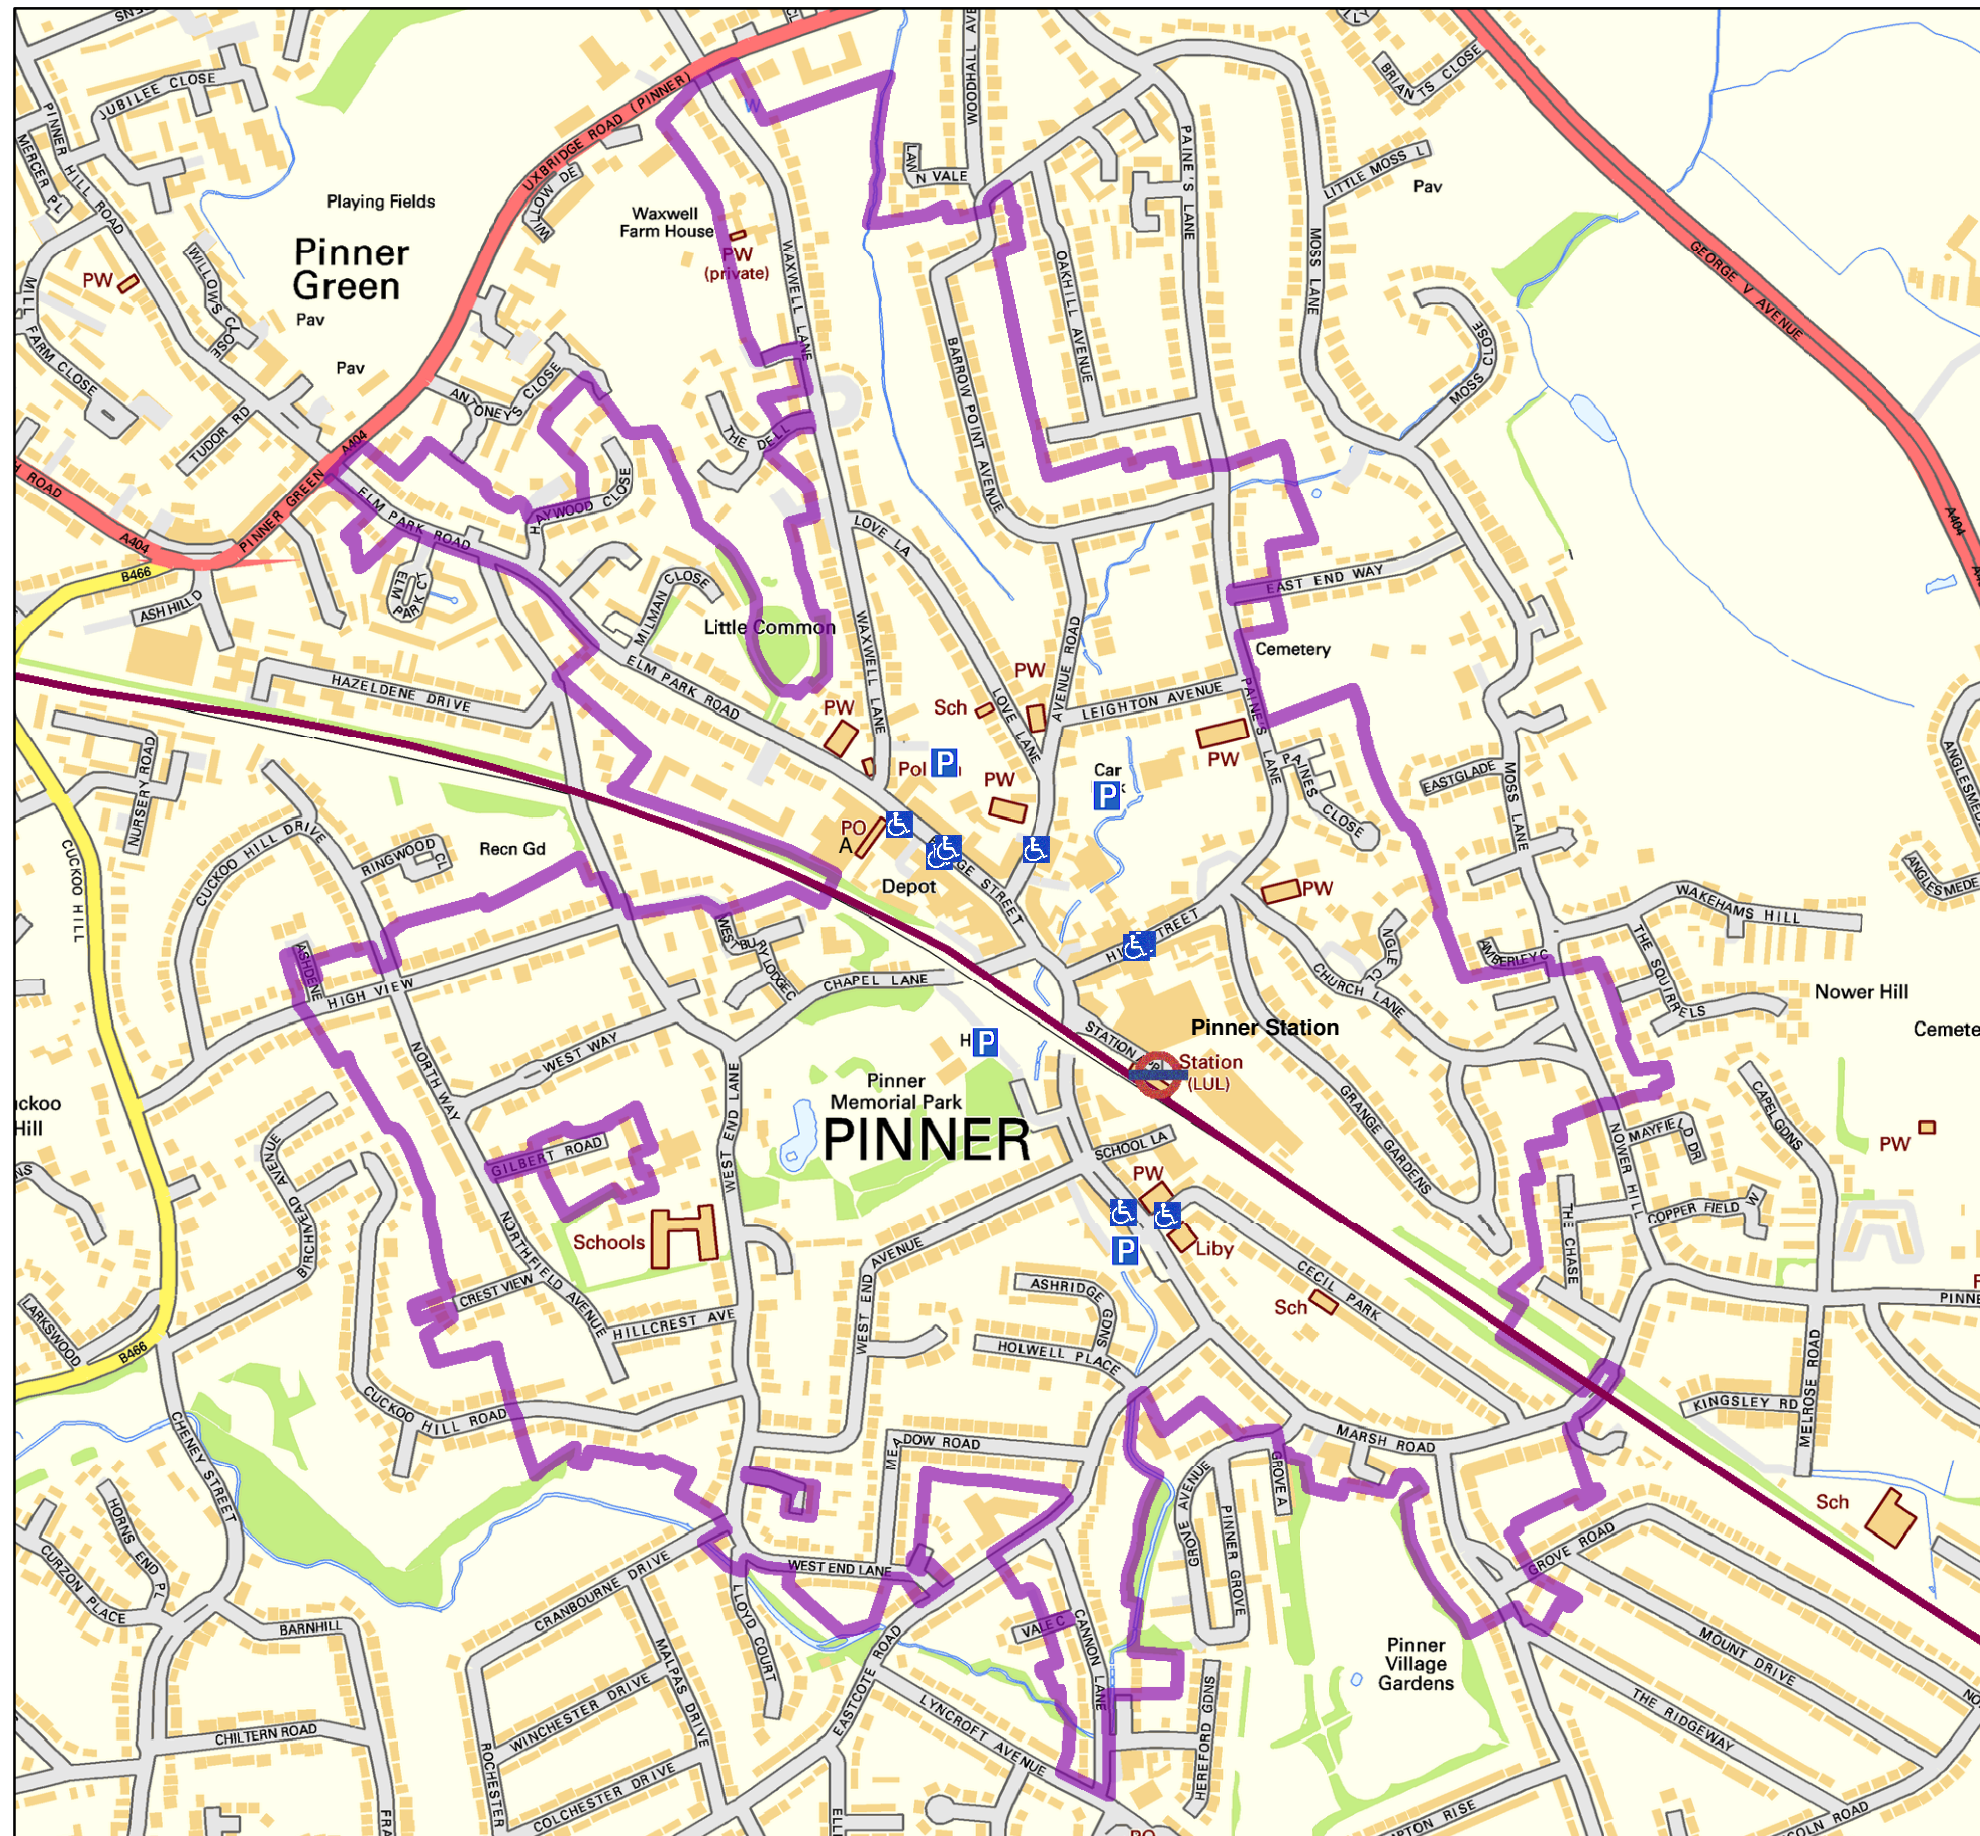

Pinner Controlled Parking Zone A

Restrictions apply

Mon - Fri 11am - 12pm

You SHOULD always read the road signs to see if other restrictions apply

 Disabled bay

 Car park

0 0.25 0.5 Km

This map is reproduced from Ordnance Survey material with the permission of Ordnance Survey on behalf of the controller of Her Majesty's Stationery Office. Crown Copyright. Unauthorised Reproduction infringes Crown Copyright and may lead to prosecutions or civil proceedings. London Borough of Harrow LA.100019206. 2007.