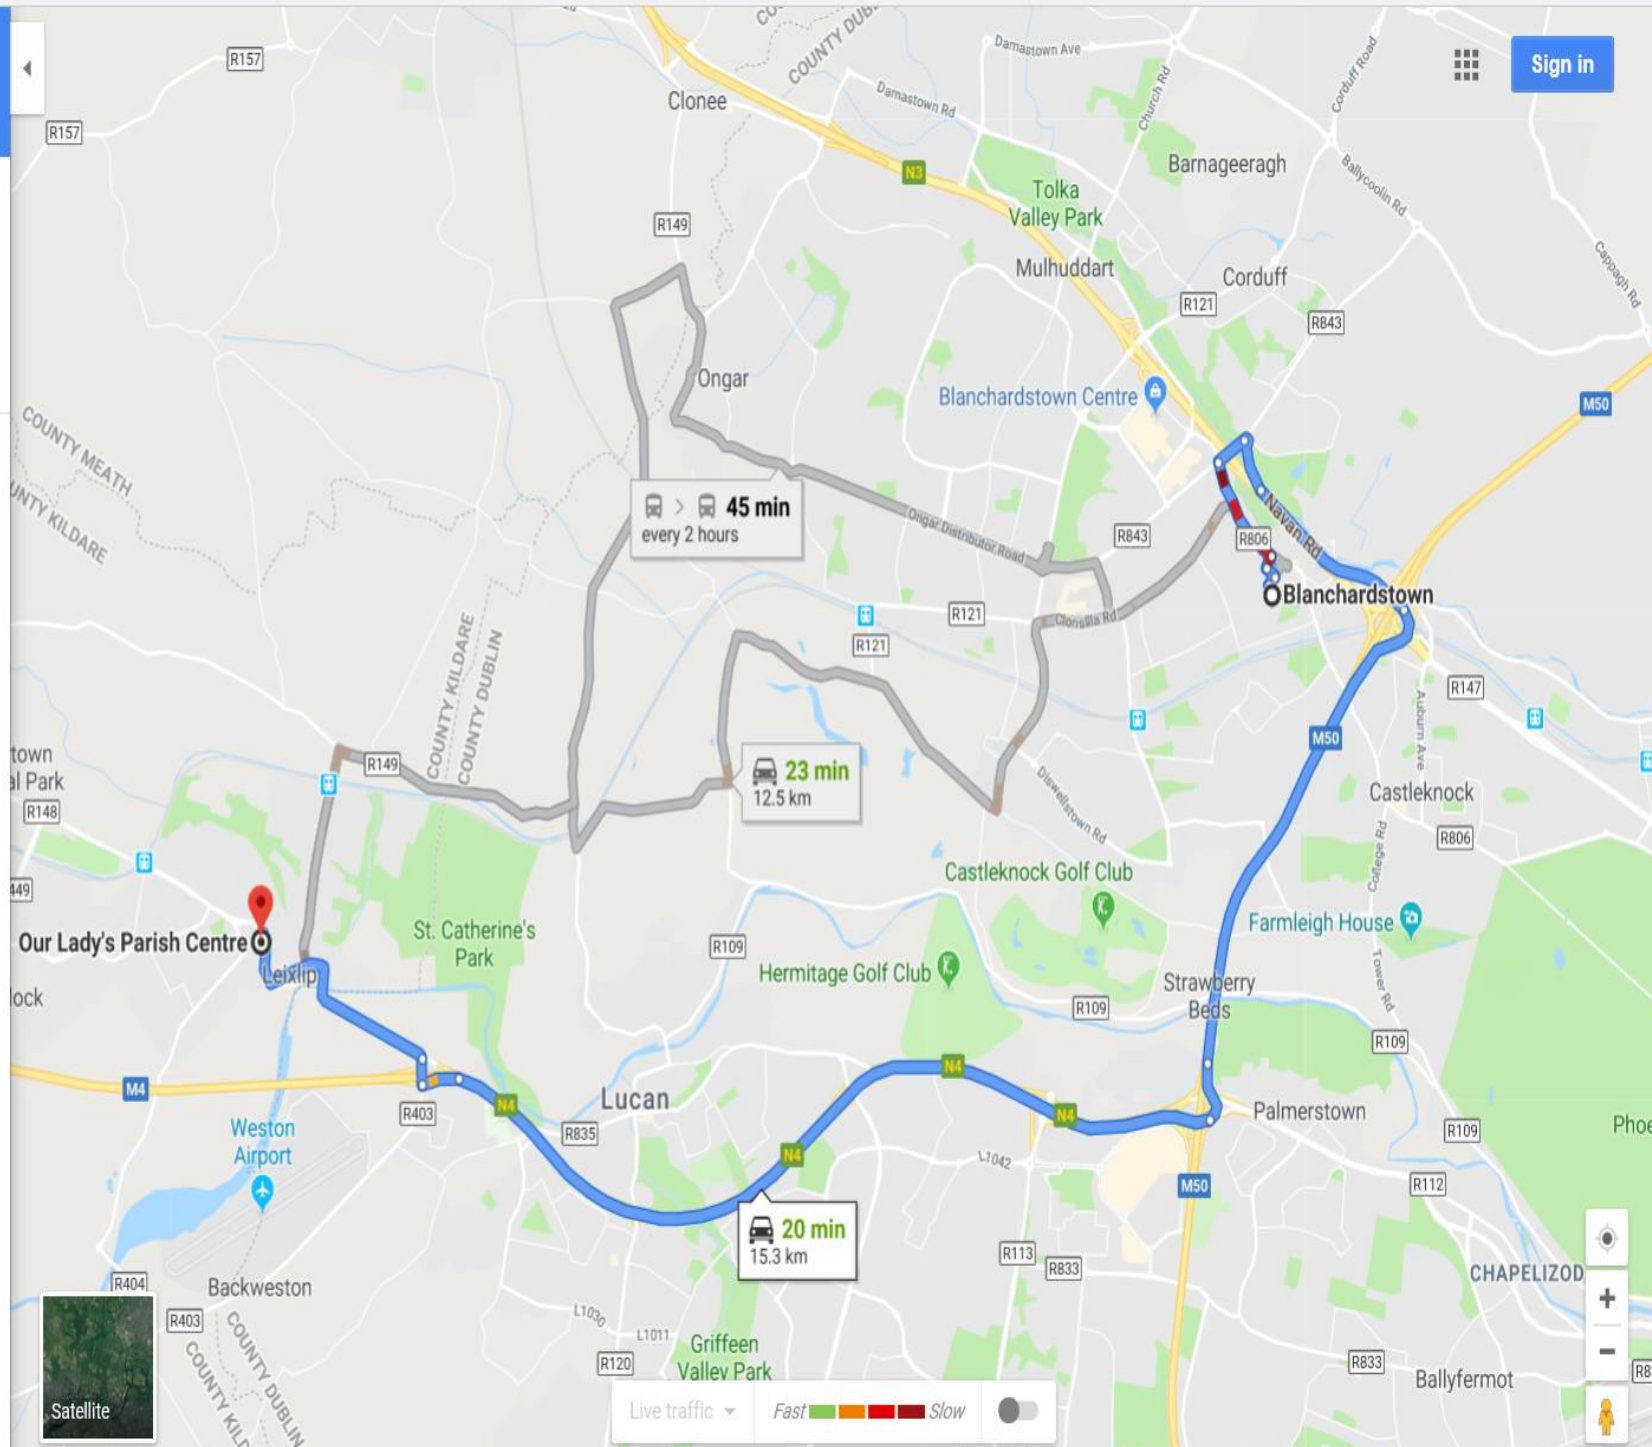

← from Blanchardstown, Dublin
to Our Lady's Parish Centre, Old Hill, Leixlip, Co. Kildare

20 min (15.3 km)

via N4

Fastest route, lighter traffic than usual

⚠️ This route has tolls.

Blanchardstown

Dublin

➤ Get on Navan Rd/N3 from Main St/R806 and Snugborough Rd/R843

6 min (1.6 km)

➤ Take M50 and N4 to R403 in South Dublin. Take exit 5 from N4

9 min (11.7 km)

➤ Take R148 to your destination in Leixlip

Our Lady's Parish Centre

Old Hill, Leixlip, Co. Kildare

These directions are for planning purposes only. You may find that construction projects, traffic, weather, or other events may cause conditions to differ from the map results, and you should plan your route accordingly. You must obey all signs or notices regarding your route.

Sign in

45 min
every 2 hours

23 min
12.5 km

20 min
15.3 km

Live traffic Fast Slow